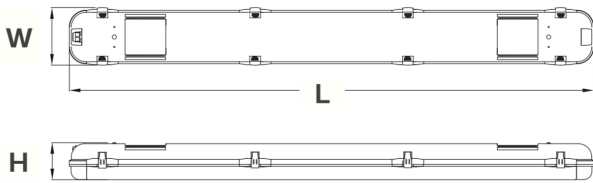

SMARTBRIGHT WIDE LED WATERPROOF

WATERPROOF

Features

Wider base for direct replacement of T8 battens
Multiple knock-out options, large terminal and through wiring possible
Reliable performance. Lifetime 30,000hours

Application

Warehouses
Back of House Area
Factories

Model

Model	WT008C LED20	WT008C LED40	WT008C LED60
Size (L x W x H)	650mm x 127mm x 86mm	1260mm x 127mm x 86mm	1560mm x 127mm x 86mm
Nominal Power	20W	40W	60W
System Flux	2,000lm	4,000lm	6,000lm

* System lumen refers to typical lumen output of NW(4000K) product, it could result less lumen in WW(3000K) or higher lumen in CW(6500K).

Specifications

Model	WT008C LED20	WT008C LED40	WT008C LED60
Input Voltage	220-240V, 50/60Hz		
Beam angle	110° - 130°		
Lifetime	30,000 hours		
CCT	4000K / 6500K		
Weight (kg)	1.25 kg	2.15 kg	2.45 kg
IP Rating	IP65		
Power Factor	> 0.9		
Color Index	> 80		
Materials & Finishing	Polycarbonate cover, Light grey finishing		
Operating Temp.	-20 °C < Ta < 50 °C		
Mounting Type	Surface Mounting		
Standard	CE, RoHS		