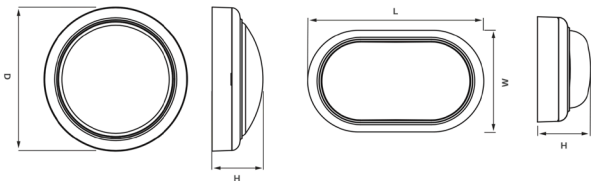

SMARTBRIGHT BULKHEAD

WATERPROOF

CE IP65

Features

Bright and energy efficient
Optional knock-out, large terminal
IP65 rated suitable for outdoor use

Application

Residential
Back of House Area
Walkways

Model

Model	WL008C-LED10-O	WL008C-LED10-R
Size (D x H x W x L)	- mm x 68mm x 133mm x 223mm	182mm x 68mm x -mm x -mm
Nominal Power	15W	15W
System Flux	1,400lm	1,400lm