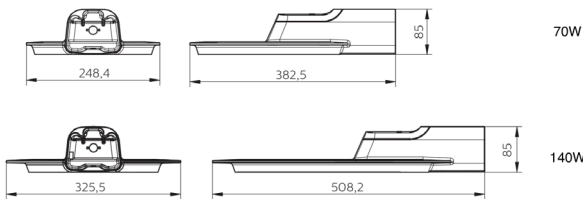

SMARTBRIGHT LED STREETLIGHT

Features

100 lm/w luminous efficacy
Reliable design with die cast aluminium housing
30,000 hours L70 at 35°C Ta rated lifetime

Application

Residential Street
Walking / Cycling Path
Main Road

Model

Model	BRP130-70W	BRP132-140W
Size (W x H x D)	383mm x 248mm x 85mm	509mm x 326mm x 85mm
Nominal Power	70W	140W
System Flux	7,000lm	14,000lm

* System lumen refers to typical lumen output of NW(4000K) product, it could result less lumen in WW(3000K) or higher lumen in CW(6500K).

Specifications

Model	BRP130-70W	BRP132-140W
Input Voltage	220-240V, 50/60Hz	
Beam angle	Asymmetrical	
Lifetime	30,000 hours L70B50 @35C Ta outdoor	
CCT	3000K / 4000K / 5700K	
Weight (kg)	2.6 kg	4.2 kg
IP Rating	IP66	
Power Factor	> 0.9	
Color Index	> 70	
Materials & Finishing	Aluminium / Dark grey color	
Operating Temp.	- 40 °C < Ta < + 50 °C	
Mounting Type	Side entry (42~60mm)	
Standard	CB/CQC/As/NZS 60598/CE	