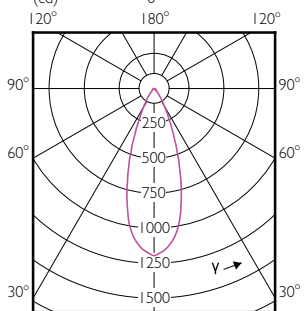

MASTER LEDspot PAR

(cd) 0°