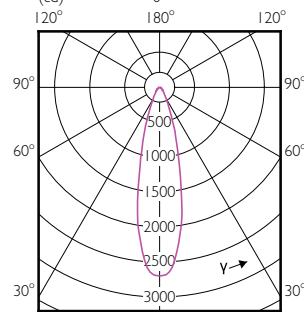

MASTER LEDspot PAR

(cd) 0°