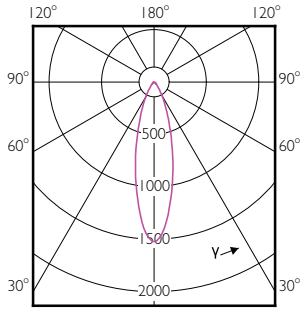

MASTER LEDspot PAR

(cd) 0°