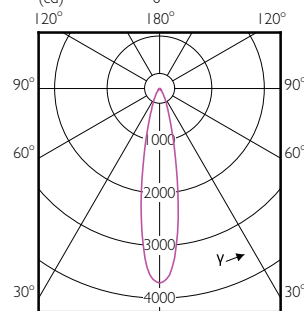

MASTER LEDspot PAR

(cd) 0°