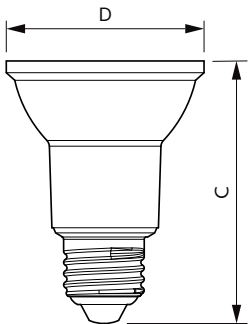

E27 PAR20

E27 PAR38

E27 PAR30S

LEDspot E27 PAR30s

LEDspot E27 PAR30L

LEDspot E27 PAR20

Dimensional drawing

Product	D	C
MAS LEDspot CLA D 6-50W 840 PAR20 25D	64 mm	85 mm
MAS LEDspot CLA D 6-50W 830 PAR20 25D	64 mm	85 mm
MAS LEDspot CLA D 6-50W 827 PAR20 40D	64 mm	85 mm
MAS LEDspot CLA D 6-50W 840 PAR20 40D	64 mm	85 mm
MAS LEDspot CLA D 6-50W 830 PAR20 40D	64 mm	85 mm
MAS LEDspot CLA D 6-50W 827 PAR20 25D	64 mm	85 mm
MAS LEDspot D 6-50W E27 827 PAR20 25D	64 mm	85 mm