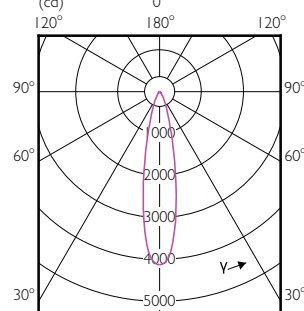

MASTER LEDspot PAR

(cd) 0°