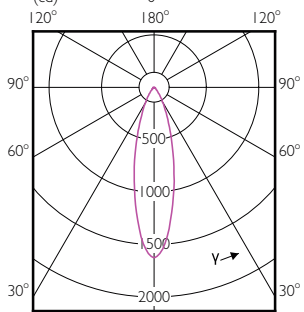

MASTER LEDspot PAR

(cd) 0°