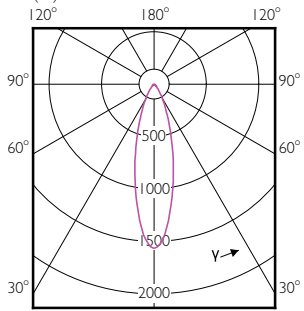

MASTER LEDspot PAR

(cd) 0°