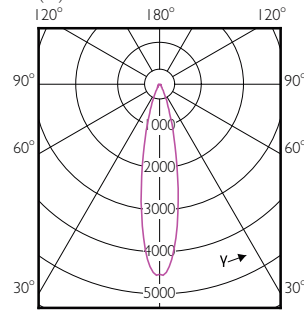

MASTER LEDspot PAR

(cd) 0°