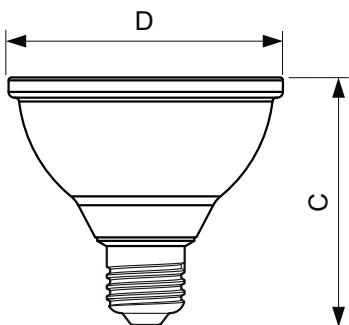

E27 PAR20

E27 PAR38

E27 PAR30S

LEDspot E27 PAR30s

LEDspot E27 PAR30L

LEDspot E27 PAR20

Dimensional drawing

Product	D	C
MAS LEDspot CLA D 6-50W 840 PAR20 25D	64 mm	85 mm
MAS LEDspot CLA D 6-50W 830 PAR20 25D	64 mm	85 mm
MAS LEDspot CLA D 6-50W 827 PAR20 40D	64 mm	85 mm
MAS LEDspot CLA D 6-50W 840 PAR20 40D	64 mm	85 mm
MAS LEDspot CLA D 6-50W 830 PAR20 40D	64 mm	85 mm
MAS LEDspot CLA D 6-50W 827 PAR20 25D	64 mm	85 mm
MAS LEDspot D 6-50W E27 827 PAR20 25D	64 mm	85 mm