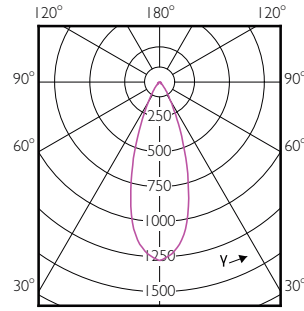

MASTER LEDspot PAR

(cd) 0°