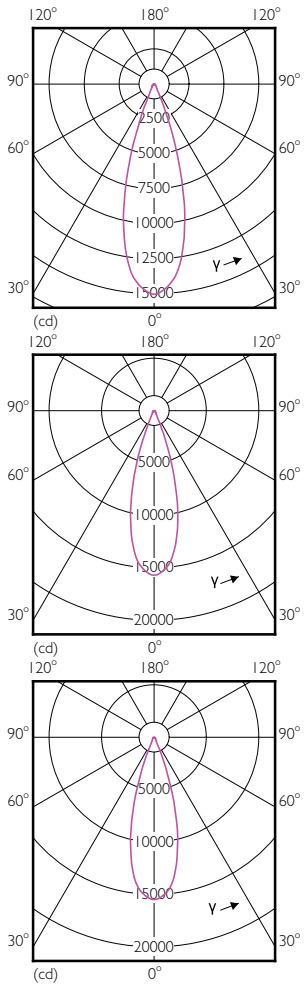

MASTER LEDspot PAR

Dimensional drawing

Product	D	C
MAS LEDspot CLA D 13-100W 827 PAR38 25D	122 mm	134 mm
MAS LEDspot CLA ND 9-60W 827 PAR38 25D	122 mm	134 mm
MAS LEDspot D 13-100W E27 927 PAR38 25D	122 mm	134 mm

MASTER LEDspot PAR

Dimensional drawing

Product	D	C
Master LED PAR30L 40W 15D 830 CN	95.5 mm	129 mm
Master LED PAR30L 40W 30D 827 CN	95.5 mm	129 mm
Master LED PAR30L 40W 30D 830 CN	95.5 mm	129 mm
Master LED PAR30L 40W 15D 860 CN	95.5 mm	129 mm
Master LED PAR30L 40W 30D 860 CN	95.5 mm	129 mm
Master LED PAR30L 40W 30D 840 CN	95.5 mm	129 mm
Master LED PAR30L 40W 15D 840 CN	95.5 mm	129 mm
Master LED PAR30L 32W 30D 860 CN	95.5 mm	129 mm
Master LED PAR30L 32W 30D 840 CN	95.5 mm	129 mm
Master LED PAR30L 32W 30D 840	95.5 mm	129 mm
Master LED PAR30L 32W 30D 857	95.5 mm	129 mm
Master LED PAR30L 28W 30D 830 100-277V	95.5 mm	129 mm
Master LED PAR30L 28W 15D 830 100-277V	95.5 mm	129 mm
Master LED PAR30L 28W 30D 840 100-277V	95.5 mm	129 mm
Master LED PAR30L 28W 15D 840 100-277V	95.5 mm	129 mm

Approval and Application

Order Code	Full Product Name	Energy Consumption kWh/1000 h	Energy Efficiency Label (EEL)
929001317402	MAS LEDspot CLA D 6-50W 827 PAR20 25D	6 kWh	A+
929001317408	MAS LEDspot D 6-50W E27 827 PAR20 25D	6 kWh	A+
929001317502	MAS LEDspot CLA D 6-50W 830 PAR20 25D	6 kWh	A+
929001317602	MAS LEDspot CLA D 6-50W 840 PAR20 25D	6 kWh	A+
929001317702	MAS LEDspot CLA D 6-50W 827 PAR20 40D	6 kWh	A+
929001317802	MAS LEDspot CLA D 6-50W 830 PAR20 40D	6 kWh	A+
929001317902	MAS LEDspot CLA D 6-50W 840 PAR20 40D	6 kWh	A+
929001322502	MAS LEDspot CLA D 13-100W 827 PAR38 25D	13 kWh	A+

MASTER LEDspot PAR

(cd) 0°

(cd) 0°

MASTER LEDspot PAR

MASTER LEDspot PAR

Accent Diagrams

MASTER LEDspot PAR 50W E27 827 25D

MASTER LEDspot PAR 50W E27 830 25D