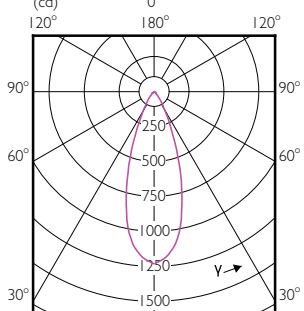

MASTER LEDspot PAR

(cd) 0°