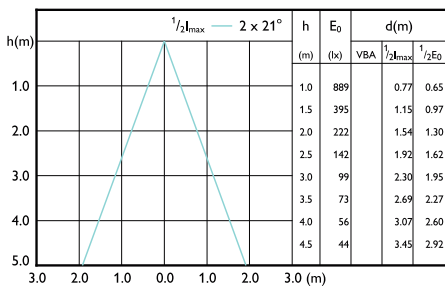

## Beam Diagrams

MASTER LEDspotMV 50W GU10 922-927 36D

GU10 7.5-80W 650lm 2700K GU10 D 25khrs

GU10 7.5-80W 650lm 2700K GU10 D 15khrs

GU10 7.5-80W 680lm 36D 4000K GU10 15khrs