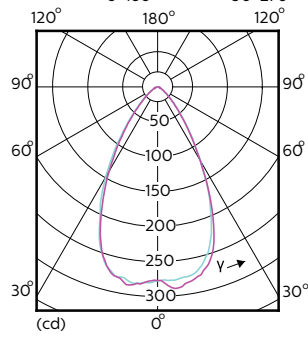

Order Code	Full Product Name	T-Case Maximum (Nom)
929001216168	MASTER LED spot VLE D 4.3-50W GU10 827 40D	78 °C
929001348202	MASTER LED spot VLE D 3.7-35W GU10 927 36D	80 °C
929001348302	MASTER LED spot VLE D 3.7-35W GU10 930 36D	80 °C
929001348402	MASTER LED spot VLE D 3.7-35W GU10 940 36D	80 °C
929001348502	MASTER LED spot VLE D 3.7-35W GU10 927 60D	80 °C
929001348602	MASTER LED spot VLE D 3.7-35W GU10 930 60D	80 °C
929001348702	MASTER LED spot VLE D 3.7-35W GU10 940 60D	80 °C
929001348802	MASTER LED spot VLE D 4.9-50W GU10 927 36D	80 °C
929001348808	Master LED 5-50W GU10 927 36D Dim	80 °C
929001348812	MASTER LED spot VLE D 4.9-50W GU10 927 36D	80 °C
929001348902	MASTER LED spot VLE D 4.9-50W GU10 930 36D	80 °C
929001348908	Master LED 5-50W GU10 930 36D Dim	80 °C
929001349002	MASTER LED spot VLE D 4.9-50W GU10 940 36D	80 °C
929001349008	Master LED 5-50W GU10 940 36D Dim	80 °C
929001349012	MASTER LED spot VLE D 4.9-50W GU10 940 36D	80 °C
929001349102	MASTER LED spot VLE D 4.9-50W GU10 927 60D	80 °C
929001349202	MASTER LED spot VLE D 4.9-50W GU10 930 60D	80 °C
929001349302	MASTER LED spot VLE D 4.9-50W GU10 940 60D	80 °C
929001349402	MASTER LED spot VLE D 7-80W GU10 830 36D	85 °C
929001349502	MASTER LED spot VLE D 7-80W GU10 840 36D	85 °C
929001349602	MASTER LED spot VLE D 7-80W GU10 865 36D	85 °C
929001350002	MASTER LED spot VLE DT 3.7-35W GU10 927 36D	80 °C
929001350302	MASTER LED spot VLE DT 4.9-50W GU10 927 36D	80 °C
929001349702	MASTER LED spot VLE D 650lm GU10 830 120D	85 °C
929001349802	MASTER LED spot VLE D 680lm GU10 840 120D	85 °C
929001349902	MASTER LED spot VLE D 680lm GU10 865 120D	85 °C
929002059502	MASTER LED spot VLE D 6.2-80W GU10 927 36D	80 °C
929002065902	MASTER LED spot VLE DT 6.2-80W GU10 927 36D	75 °C
929002066002	MASTER LED spot VLE D 6.2-80W GU10 940 36D	80 °C
929002068402	MASTER LED spot VLE D 6.2-80W GU10 930 36D	80 °C
929002209902	MASTER LED spot VLE D 6.2-80W GU10 965 36D	80 °C
929002210002	MASTER LED spot VLE D 650lm GU10 930 120D	80 °C
929002210102	MASTER LED spot VLE D 680lm GU10 940 120D	80 °C
929002210202	MASTER LED spot VLE D 680lm GU10 965 120D	80 °C