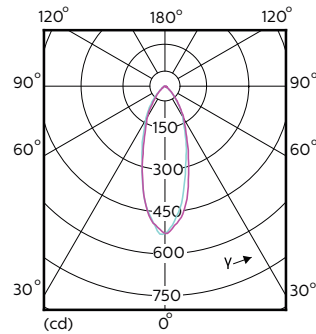

MASTER VALUE LEDspot MV