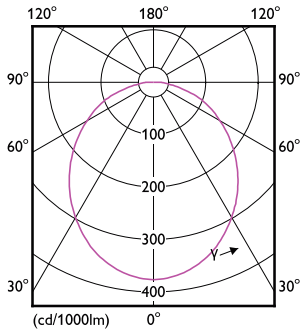

MASTER VALUE LEDspot MV

Accent Diagrams