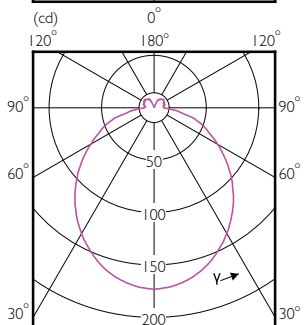

MASTER VALUE LEDspot MV