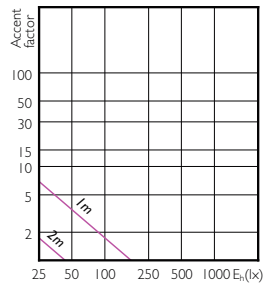

**MASTER LEDspotMV 680lm GU10 840 120D
VLE**