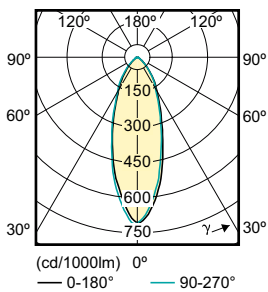

Order Code	Full Product Name	T-Case Maximum (Nom)
929001216168	MASTER LED spot VLE D 4.3-50W GU10 827 40D	78 °C
929001348202	MASTER LED spot VLE D 3.7-35W GU10 927 36D	80 °C
929001348302	MASTER LED spot VLE D 3.7-35W GU10 930 36D	80 °C
929001348402	MASTER LED spot VLE D 3.7-35W GU10 940 36D	80 °C
929001348502	MASTER LED spot VLE D 3.7-35W GU10 927 60D	80 °C
929001348602	MASTER LED spot VLE D 3.7-35W GU10 930 60D	80 °C
929001348702	MASTER LED spot VLE D 3.7-35W GU10 940 60D	80 °C
929001348802	MASTER LED spot VLE D 4.9-50W GU10 927 36D	80 °C
929001348808	Master LED 5-50W GU10 927 36D Dim	80 °C
929001348812	MASTER LED spot VLE D 4.9-50W GU10 927 36D	80 °C
929001348902	MASTER LED spot VLE D 4.9-50W GU10 930 36D	80 °C
929001348908	Master LED 5-50W GU10 930 36D Dim	80 °C
929001349002	MASTER LED spot VLE D 4.9-50W GU10 940 36D	80 °C
929001349008	Master LED 5-50W GU10 940 36D Dim	80 °C
929001349012	MASTER LED spot VLE D 4.9-50W GU10 940 36D	80 °C
929001349102	MASTER LED spot VLE D 4.9-50W GU10 927 60D	80 °C
929001349202	MASTER LED spot VLE D 4.9-50W GU10 930 60D	80 °C
929001349302	MASTER LED spot VLE D 4.9-50W GU10 940 60D	80 °C
929001349402	MASTER LED spot VLE D 7-80W GU10 830 36D	85 °C
929001349502	MASTER LED spot VLE D 7-80W GU10 840 36D	85 °C
929001349602	MASTER LED spot VLE D 7-80W GU10 865 36D	85 °C
929001350002	MASTER LED spot VLE DT 3.7-35W GU10 927 36D	80 °C
929001350302	MASTER LED spot VLE DT 4.9-50W GU10 927 36D	80 °C
929001349702	MASTER LED spot VLE D 650lm GU10 830 120D	85 °C
929001349802	MASTER LED spot VLE D 680lm GU10 840 120D	85 °C
929001349902	MASTER LED spot VLE D 680lm GU10 865 120D	85 °C
929002059502	MASTER LED spot VLE D 6.2-80W GU10 927 36D	80 °C
929002065902	MASTER LED spot VLE DT 6.2-80W GU10 927 36D	75 °C
929002066002	MASTER LED spot VLE D 6.2-80W GU10 940 36D	80 °C
929002068402	MASTER LED spot VLE D 6.2-80W GU10 930 36D	80 °C
929002209902	MASTER LED spot VLE D 6.2-80W GU10 965 36D	80 °C
929002210002	MASTER LED spot VLE D 650lm GU10 930 120D	80 °C
929002210102	MASTER LED spot VLE D 680lm GU10 940 120D	80 °C
929002210202	MASTER LED spot VLE D 680lm GU10 965 120D	80 °C