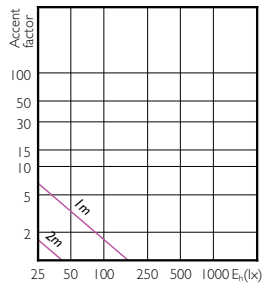

MASTER VALUE LEDspot MV

Accent Diagrams

**MASTER LEDspotMV 650lm GU10 830 120D
VLE**