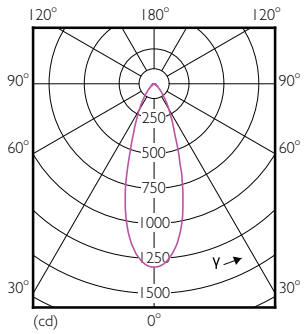

MASTER VALUE LEDspot MV