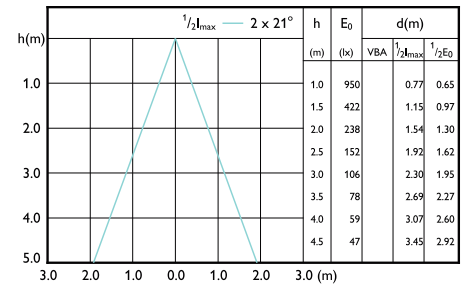

## Beam Diagrams

MASTER LEDspotMV 50W GU10 922-927 36D

GU10 7.5-80W 650lm 2700K GU10 D 25khrs

GU10 7.5-80W 650lm 2700K GU10 D 15khrs

GU10 7.5-80W 680lm 36D 4000K GU10 15khrs