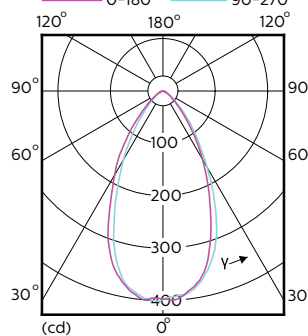

Order Code	Full Product Name	T-Case Maximum (Nom)
929001216168	MASTER LED spot VLE D 4.3-50W GU10 827 40D	78 °C
929001348202	MASTER LED spot VLE D 3.7-35W GU10 927 36D	80 °C
929001348302	MASTER LED spot VLE D 3.7-35W GU10 930 36D	80 °C
929001348402	MASTER LED spot VLE D 3.7-35W GU10 940 36D	80 °C
929001348502	MASTER LED spot VLE D 3.7-35W GU10 927 60D	80 °C
929001348602	MASTER LED spot VLE D 3.7-35W GU10 930 60D	80 °C
929001348702	MASTER LED spot VLE D 3.7-35W GU10 940 60D	80 °C
929001348802	MASTER LED spot VLE D 4.9-50W GU10 927 36D	80 °C
929001348808	Master LED 5-50W GU10 927 36D Dim	80 °C
929001348812	MASTER LED spot VLE D 4.9-50W GU10 927 36D	80 °C
929001348902	MASTER LED spot VLE D 4.9-50W GU10 930 36D	80 °C
929001348908	Master LED 5-50W GU10 930 36D Dim	80 °C
929001349002	MASTER LED spot VLE D 4.9-50W GU10 940 36D	80 °C
929001349008	Master LED 5-50W GU10 940 36D Dim	80 °C
929001349012	MASTER LED spot VLE D 4.9-50W GU10 940 36D	80 °C
929001349102	MASTER LED spot VLE D 4.9-50W GU10 927 60D	80 °C
929001349202	MASTER LED spot VLE D 4.9-50W GU10 930 60D	80 °C
929001349302	MASTER LED spot VLE D 4.9-50W GU10 940 60D	80 °C
929001349402	MASTER LED spot VLE D 7-80W GU10 830 36D	85 °C
929001349502	MASTER LED spot VLE D 7-80W GU10 840 36D	85 °C
929001349602	MASTER LED spot VLE D 7-80W GU10 865 36D	85 °C
929001350002	MASTER LED spot VLE DT 3.7-35W GU10 927 36D	80 °C
929001350302	MASTER LED spot VLE DT 4.9-50W GU10 927 36D	80 °C
929001349702	MASTER LED spot VLE D 650lm GU10 830 120D	85 °C
929001349802	MASTER LED spot VLE D 680lm GU10 840 120D	85 °C
929001349902	MASTER LED spot VLE D 680lm GU10 865 120D	85 °C
929002059502	MASTER LED spot VLE D 6.2-80W GU10 927 36D	80 °C
929002065902	MASTER LED spot VLE DT 6.2-80W GU10 927 36D	75 °C
929002066002	MASTER LED spot VLE D 6.2-80W GU10 940 36D	80 °C
929002068402	MASTER LED spot VLE D 6.2-80W GU10 930 36D	80 °C
929002209902	MASTER LED spot VLE D 6.2-80W GU10 965 36D	80 °C
929002210002	MASTER LED spot VLE D 650lm GU10 930 120D	80 °C
929002210102	MASTER LED spot VLE D 680lm GU10 940 120D	80 °C
929002210202	MASTER LED spot VLE D 680lm GU10 965 120D	80 °C