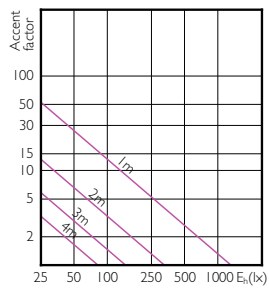

## Accent Diagrams

LED Lamps, CorePro LEDspotMV 4.3-50W GU10 PAR16 40D

MASTER LEDspotMV 35W GU10 36D 260lm

MASTER LEDspotMV 35W GU10 60D 260lm

MASTER LEDspotMV 50W GU10 36D 355lm

MASTER LEDspotMV 50W GU10 60D 355lm