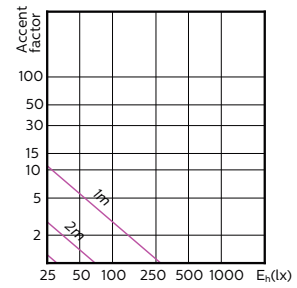

MASTER LEDspotMV 35W GU10 60D 260lm