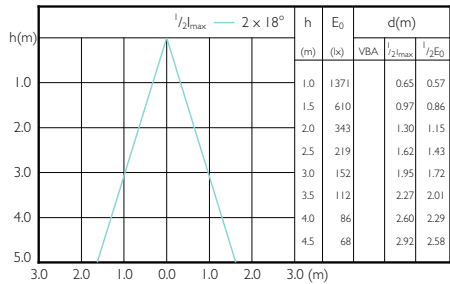

MASTER LEDspotMV 80W GU10 840 36D