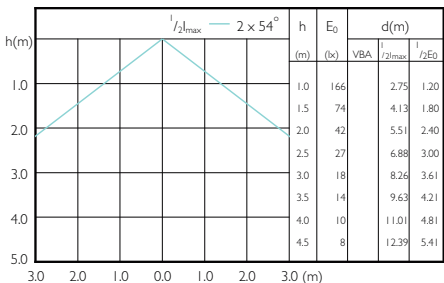

MASTER LEDspotMV 650lm GU10 830 120D VLE