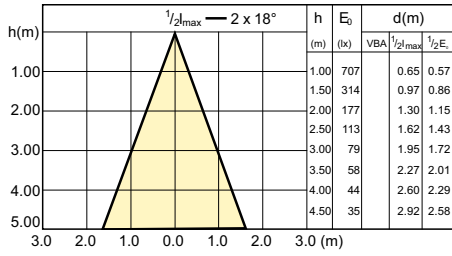

MASTER VALUE LEDspot MV

Beam Diagrams

LED Lamps, CorePro LEDspotMV 4.3-50W GU10 PAR16 40D