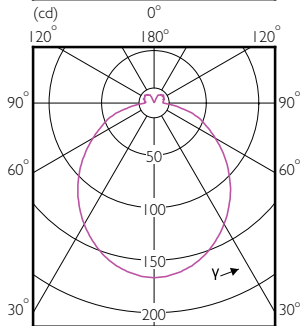

MASTER VALUE LEDspot MV