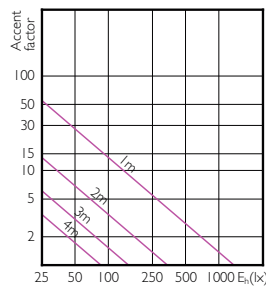

MASTER LEDspotMV 80W GU10 840 36D