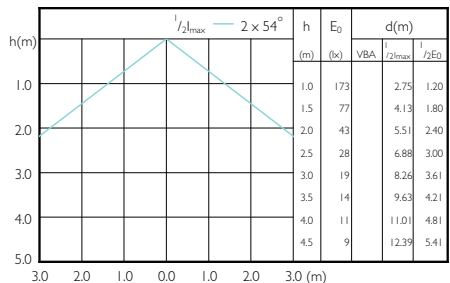

MASTER LEDspotMV 680lm GU10 840 120D VLE