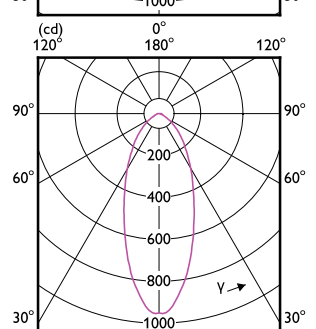

MASTER VALUE LEDspot MV