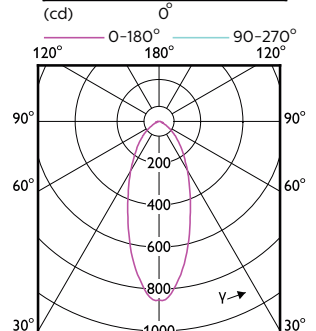

MASTER VALUE LEDspot MV