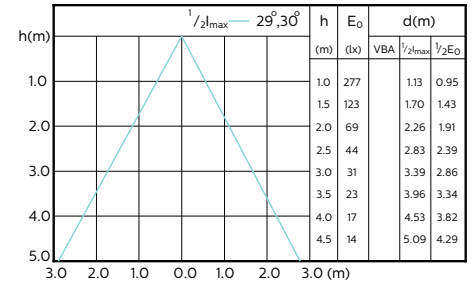

## Beam Diagrams

LED Lamps, CorePro LEDspotMV 4.3-50W GU10 PAR16 40D

MASTER LEDspotMV 35W GU10 36D 260lm

MASTER LEDspotMV 35W GU10 60D 260lm

MASTER LEDspotMV 50W GU10 36D 355lm

MASTER LEDspotMV 50W GU10 60D 355lm