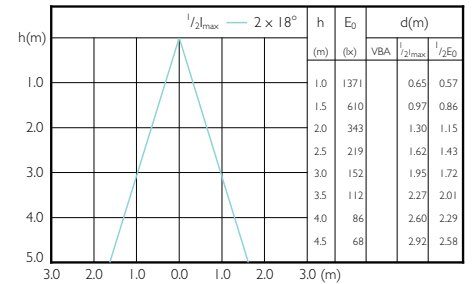

MASTER LEDspotMV 80W GU10 865 36D VLE