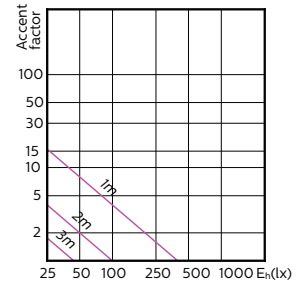

## Accent Diagrams

LED Lamps, CorePro LEDspotMV 4.3-50W GU10 PAR16 40D

MASTER LEDspotMV 35W GU10 36D 260lm

MASTER LEDspotMV 35W GU10 60D 260lm

MASTER LEDspotMV 50W GU10 36D 355lm

MASTER LEDspotMV 50W GU10 60D 355lm