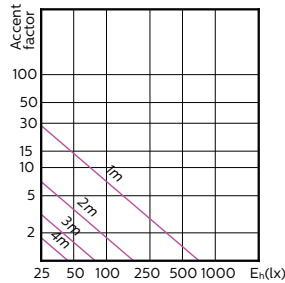

## Accent Diagrams

LED Lamps, CorePro LEDspotMV 4.3-50W GU10 PAR16 40D

MASTER LEDspotMV 35W GU10 36D 260lm

MASTER LEDspotMV 35W GU10 60D 260lm

MASTER LEDspotMV 50W GU10 36D 355lm

MASTER LEDspotMV 50W GU10 60D 355lm