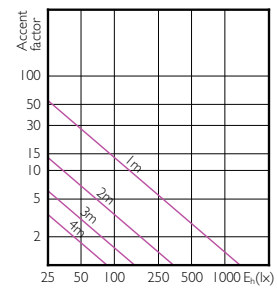

MASTER LEDspotMV 80W GU10 865 36D VLE