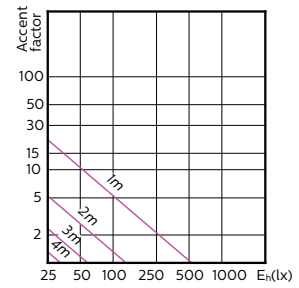

MASTER LEDspotMV 35W GU10 922-927 36D