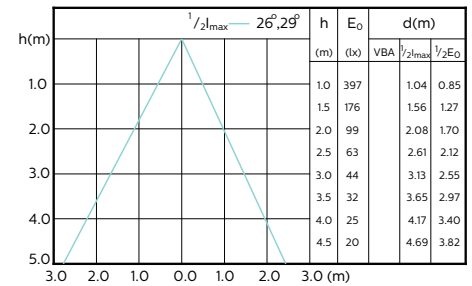

## Beam Diagrams

LED Lamps, CorePro LEDspotMV 4.3-50W GU10 PAR16 40D

MASTER LEDspotMV 35W GU10 36D 260lm

MASTER LEDspotMV 35W GU10 60D 260lm

MASTER LEDspotMV 50W GU10 36D 355lm

MASTER LEDspotMV 50W GU10 60D 355lm