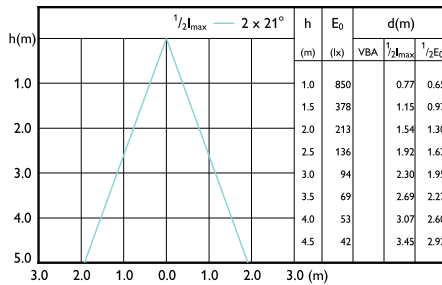

GU10 7.5-80W 650lm 2700K GU10 D 25khrs