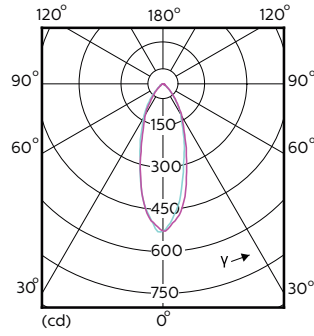

Order Code	Full Product Name	T-Case Maximum (Nom)
929001216168	MASTER LED spot VLE D 4.3-50W GU10 827 40D	78 °C
929001348202	MASTER LED spot VLE D 3.7-35W GU10 927 36D	80 °C
929001348302	MASTER LED spot VLE D 3.7-35W GU10 930 36D	80 °C
929001348402	MASTER LED spot VLE D 3.7-35W GU10 940 36D	80 °C
929001348502	MASTER LED spot VLE D 3.7-35W GU10 927 60D	80 °C
929001348602	MASTER LED spot VLE D 3.7-35W GU10 930 60D	80 °C
929001348702	MASTER LED spot VLE D 3.7-35W GU10 940 60D	80 °C
929001348802	MASTER LED spot VLE D 4.9-50W GU10 927 36D	80 °C
929001348808	Master LED 5-50W GU10 927 36D Dim	80 °C
929001348812	MASTER LED spot VLE D 4.9-50W GU10 927 36D	80 °C
929001348902	MASTER LED spot VLE D 4.9-50W GU10 930 36D	80 °C
929001348908	Master LED 5-50W GU10 930 36D Dim	80 °C
929001349002	MASTER LED spot VLE D 4.9-50W GU10 940 36D	80 °C
929001349008	Master LED 5-50W GU10 940 36D Dim	80 °C
929001349012	MASTER LED spot VLE D 4.9-50W GU10 940 36D	80 °C
929001349102	MASTER LED spot VLE D 4.9-50W GU10 927 60D	80 °C
929001349202	MASTER LED spot VLE D 4.9-50W GU10 930 60D	80 °C
929001349302	MASTER LED spot VLE D 4.9-50W GU10 940 60D	80 °C
929001349402	MASTER LED spot VLE D 7-80W GU10 830 36D	85 °C
929001349502	MASTER LED spot VLE D 7-80W GU10 840 36D	85 °C
929001349602	MASTER LED spot VLE D 7-80W GU10 865 36D	85 °C
929001350002	MASTER LED spot VLE DT 3.7-35W GU10 927 36D	80 °C
929001350302	MASTER LED spot VLE DT 4.9-50W GU10 927 36D	80 °C
929001349702	MASTER LED spot VLE D 650lm GU10 830 120D	85 °C
929001349802	MASTER LED spot VLE D 680lm GU10 840 120D	85 °C
929001349902	MASTER LED spot VLE D 680lm GU10 865 120D	85 °C
929002059502	MASTER LED spot VLE D 6.2-80W GU10 927 36D	80 °C
929002065902	MASTER LED spot VLE DT 6.2-80W GU10 927 36D	75 °C
929002066002	MASTER LED spot VLE D 6.2-80W GU10 940 36D	80 °C
929002068402	MASTER LED spot VLE D 6.2-80W GU10 930 36D	80 °C
929002209902	MASTER LED spot VLE D 6.2-80W GU10 965 36D	80 °C
929002210002	MASTER LED spot VLE D 650lm GU10 930 120D	80 °C
929002210102	MASTER LED spot VLE D 680lm GU10 940 120D	80 °C
929002210202	MASTER LED spot VLE D 680lm GU10 965 120D	80 °C