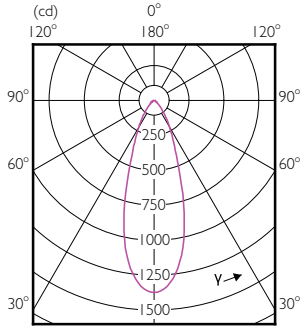

MASTER VALUE LEDspot MV