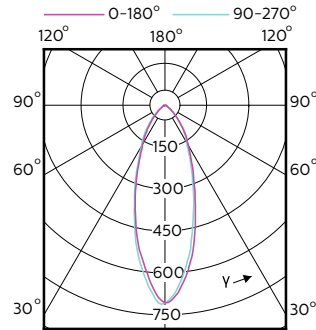

MASTER VALUE LEDspot MV