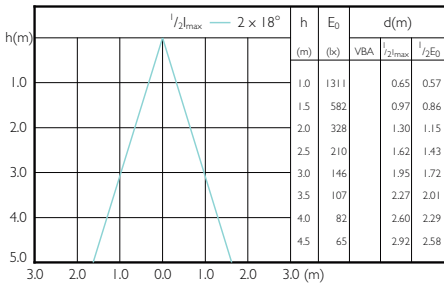

## Beam Diagrams

LED Lamps, CorePro LEDspotMV 4.3-50W GU10 PAR16 40D

MASTER LEDspotMV 35W GU10 36D 260lm

MASTER LEDspotMV 35W GU10 60D 260lm

MASTER LEDspotMV 50W GU10 36D 355lm

MASTER LEDspotMV 50W GU10 60D 355lm