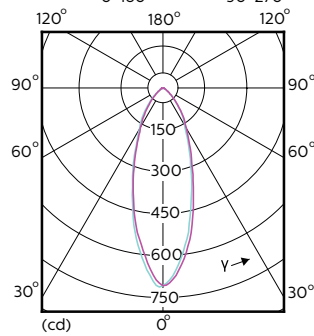

Order Code	Full Product Name	T-Case Maximum (Nom)
929001216168	MASTER LED spot VLE D 4.3-50W GU10 827 40D	78 °C
929001348202	MASTER LED spot VLE D 3.7-35W GU10 927 36D	80 °C
929001348302	MASTER LED spot VLE D 3.7-35W GU10 930 36D	80 °C
929001348402	MASTER LED spot VLE D 3.7-35W GU10 940 36D	80 °C
929001348502	MASTER LED spot VLE D 3.7-35W GU10 927 60D	80 °C
929001348602	MASTER LED spot VLE D 3.7-35W GU10 930 60D	80 °C
929001348702	MASTER LED spot VLE D 3.7-35W GU10 940 60D	80 °C
929001348802	MASTER LED spot VLE D 4.9-50W GU10 927 36D	80 °C
929001348808	Master LED 5-50W GU10 927 36D Dim	80 °C
929001348812	MASTER LED spot VLE D 4.9-50W GU10 927 36D	80 °C
929001348902	MASTER LED spot VLE D 4.9-50W GU10 930 36D	80 °C
929001348908	Master LED 5-50W GU10 930 36D Dim	80 °C
929001349002	MASTER LED spot VLE D 4.9-50W GU10 940 36D	80 °C
929001349008	Master LED 5-50W GU10 940 36D Dim	80 °C
929001349012	MASTER LED spot VLE D 4.9-50W GU10 940 36D	80 °C
929001349102	MASTER LED spot VLE D 4.9-50W GU10 927 60D	80 °C
929001349202	MASTER LED spot VLE D 4.9-50W GU10 930 60D	80 °C
929001349302	MASTER LED spot VLE D 4.9-50W GU10 940 60D	80 °C
929001349402	MASTER LED spot VLE D 7-80W GU10 830 36D	85 °C
929001349502	MASTER LED spot VLE D 7-80W GU10 840 36D	85 °C
929001349602	MASTER LED spot VLE D 7-80W GU10 865 36D	85 °C
929001350002	MASTER LED spot VLE DT 3.7-35W GU10 927 36D	80 °C
929001350302	MASTER LED spot VLE DT 4.9-50W GU10 927 36D	80 °C
929001349702	MASTER LED spot VLE D 650lm GU10 830 120D	85 °C
929001349802	MASTER LED spot VLE D 680lm GU10 840 120D	85 °C
929001349902	MASTER LED spot VLE D 680lm GU10 865 120D	85 °C
929002059502	MASTER LED spot VLE D 6.2-80W GU10 927 36D	80 °C
929002065902	MASTER LED spot VLE DT 6.2-80W GU10 927 36D	75 °C
929002066002	MASTER LED spot VLE D 6.2-80W GU10 940 36D	80 °C
929002068402	MASTER LED spot VLE D 6.2-80W GU10 930 36D	80 °C
929002209902	MASTER LED spot VLE D 6.2-80W GU10 965 36D	80 °C
929002210002	MASTER LED spot VLE D 650lm GU10 930 120D	80 °C
929002210102	MASTER LED spot VLE D 680lm GU10 940 120D	80 °C
929002210202	MASTER LED spot VLE D 680lm GU10 965 120D	80 °C