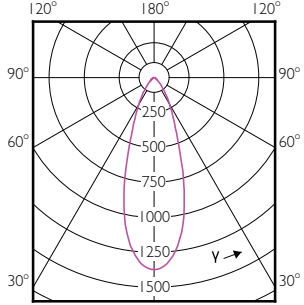

MASTER VALUE LEDspot MV