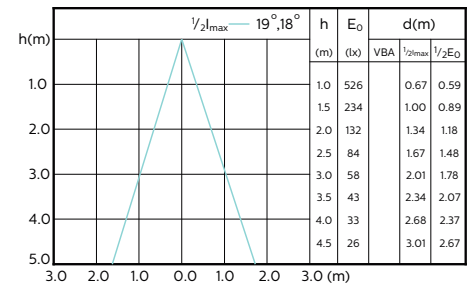

MASTER LEDspotMV 35W GU10 922-927 36D