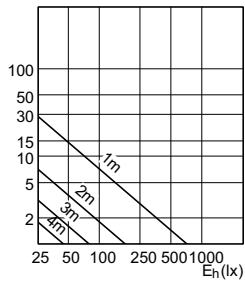

LED Lamps, CorePro LEDspotMV 4.3-50W GU10 PAR16 40D