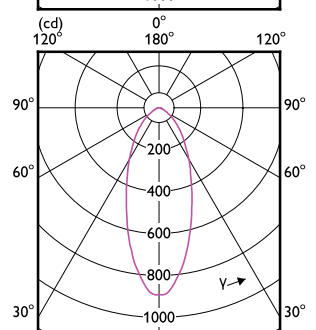

MASTER VALUE LEDspot MV