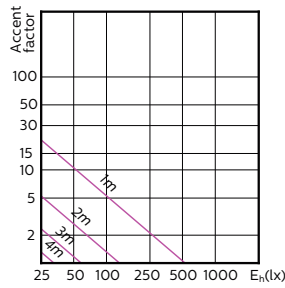

MASTER LEDspotMV 35W GU10 36D 260lm