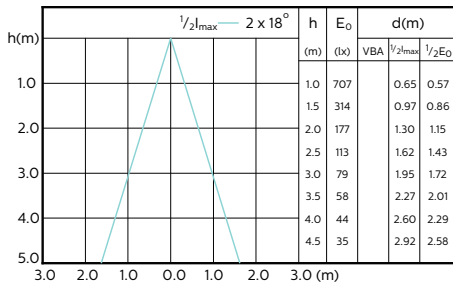

MASTER VALUE LEDspot MV

Beam Diagrams

MASTER LEDspotMV 50W GU10 922-927 36D