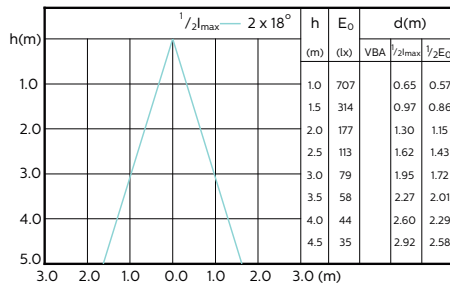

## Beam Diagrams

LED Lamps, CorePro LEDspotMV 4.3-50W GU10 PAR16 40D

MASTER LEDspotMV 35W GU10 36D 260lm

MASTER LEDspotMV 35W GU10 60D 260lm

MASTER LEDspotMV 50W GU10 36D 355lm

MASTER LEDspotMV 50W GU10 60D 355lm