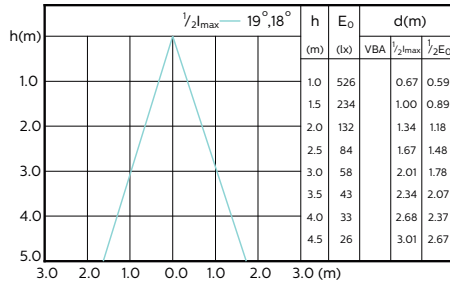

MASTER LEDspotMV 35W GU10 36D 260lm