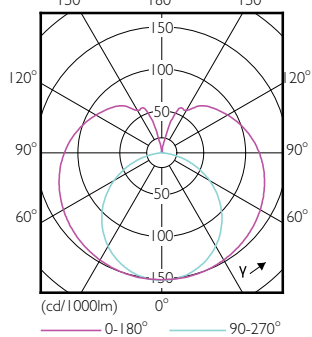

CorePro LEDtube EM/Mains T8

Order Code	Full Product Name	Color Code	Correlated Color		Luminous Flux (Rated) (Nom)
			Temperature (Nom)	Luminous Flux (Nom)	
	1200mm 14.5W840				
929001338902	CorePro LEDtube 1200mm 14.5W865	865	6500 K	1600 lm	1600 lm
929001874802	CorePro LEDtube 1200mm HO 18W 865 T8	865	6500 K	2000 lm	2000 lm
929001874902	CorePro LEDtube	840	4000 K	2000 lm	2000 lm

Order Code	Full Product Name	Color Code	Correlated Color		Luminous Flux (Rated) (Nom)
			Temperature (Nom)	Luminous Flux (Nom)	
	1200mm HO 18W 840 T8				
929001875002	CorePro LEDtube 1500mm HO 24W 865 T8	865	6500 K	2700 lm	2700 lm
929001875102	CorePro LEDtube 1500mm HO 24W 840 T8	840	4000 K	2700 lm	2700 lm

Temperature

Order Code	Full Product Name	T-Case Maximum (Nom)
929001337902	CorePro LEDtube 1500mm 20W 840	45 °C
929001338002	CorePro LEDtube 1500mm 20W 865	45 °C
929001338602	CorePro LEDtube 600mm 8W840	40 °C
929001338702	CorePro LEDtube 600mm 8W865	40 °C
929001338802	CorePro LEDtube 1200mm 14.5W840	40 °C
929001338902	CorePro LEDtube 1200mm 14.5W865	40 °C
929001874802	CorePro LEDtube 1200mm HO 18W 865 T8	50 °C
929001874902	CorePro LEDtube 1200mm HO 18W 840 T8	50 °C
929001875002	CorePro LEDtube 1500mm HO 24W 865 T8	55 °C
929001875102	CorePro LEDtube 1500mm HO 24W 840 T8	55 °C