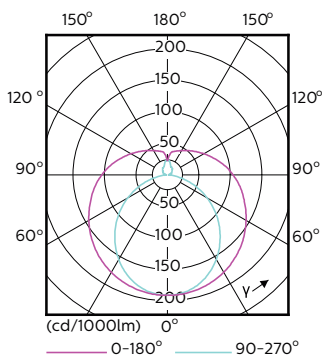

CorePro LEDtube EM/Mains T8

Order Code	Full Product Name	Color Code	Correlated Color		Luminous Flux (Rated) (Nom)
			Temperature (Nom)	Luminous Flux (Nom)	
	1200mm 14.5W840				
929001338902	CorePro LEDtube 1200mm 14.5W865	865	6500 K	1600 lm	1600 lm
929001874802	CorePro LEDtube 1200mm HO 18W 865 T8	865	6500 K	2000 lm	2000 lm
929001874902	CorePro LEDtube	840	4000 K	2000 lm	2000 lm

Order Code	Full Product Name	Color Code	Correlated Color		Luminous Flux (Rated) (Nom)
			Temperature (Nom)	Luminous Flux (Nom)	
	1200mm HO 18W 840 T8				
929001875002	CorePro LEDtube 1500mm HO 24W 865 T8	865	6500 K	2700 lm	2700 lm
929001875102	CorePro LEDtube 1500mm HO 24W 840 T8	840	4000 K	2700 lm	2700 lm

Temperature

Order Code	Full Product Name	T-Case Maximum (Nom)
929001337902	CorePro LEDtube 1500mm 20W 840	45 °C
929001338002	CorePro LEDtube 1500mm 20W 865	45 °C
929001338602	CorePro LEDtube 600mm 8W840	40 °C
929001338702	CorePro LEDtube 600mm 8W865	40 °C
929001338802	CorePro LEDtube 1200mm 14.5W840	40 °C
929001338902	CorePro LEDtube 1200mm 14.5W865	40 °C
929001874802	CorePro LEDtube 1200mm HO 18W 865 T8	50 °C
929001874902	CorePro LEDtube 1200mm HO 18W 840 T8	50 °C
929001875002	CorePro LEDtube 1500mm HO 24W 865 T8	55 °C
929001875102	CorePro LEDtube 1500mm HO 24W 840 T8	55 °C