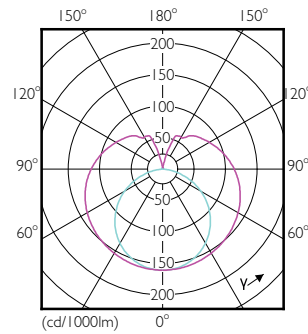

CorePro LEDtube EM/Mains T8

Order Code	Full Product Name	Color Code	Correlated Color		Luminous Flux (Rated) (Nom)
			Temperature (Nom)	Luminous Flux (Nom)	
	1200mm 14.5W840				
929001338902	CorePro LEDtube 1200mm 14.5W865	865	6500 K	1600 lm	1600 lm
929001874802	CorePro LEDtube 1200mm HO 18W 865 T8	865	6500 K	2000 lm	2000 lm
929001874902	CorePro LEDtube	840	4000 K	2000 lm	2000 lm

Order Code	Full Product Name	Color Code	Correlated Color		Luminous Flux (Rated) (Nom)
			Temperature (Nom)	Luminous Flux (Nom)	
	1200mm HO 18W 840 T8				
929001875002	CorePro LEDtube 1500mm HO 24W 865 T8	865	6500 K	2700 lm	2700 lm
929001875102	CorePro LEDtube 1500mm HO 24W 840 T8	840	4000 K	2700 lm	2700 lm

Temperature

Order Code	Full Product Name	T-Case Maximum (Nom)
929001337902	CorePro LEDtube 1500mm 20W 840	45 °C
929001338002	CorePro LEDtube 1500mm 20W 865	45 °C
929001338602	CorePro LEDtube 600mm 8W840	40 °C
929001338702	CorePro LEDtube 600mm 8W865	40 °C
929001338802	CorePro LEDtube 1200mm 14.5W840	40 °C
929001338902	CorePro LEDtube 1200mm 14.5W865	40 °C
929001874802	CorePro LEDtube 1200mm HO 18W 865 T8	50 °C
929001874902	CorePro LEDtube 1200mm HO 18W 840 T8	50 °C
929001875002	CorePro LEDtube 1500mm HO 24W 865 T8	55 °C
929001875102	CorePro LEDtube 1500mm HO 24W 840 T8	55 °C