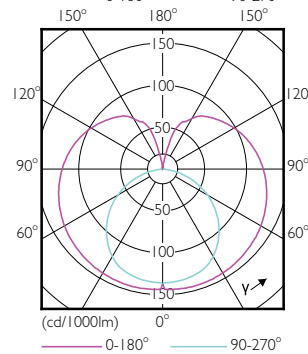

CorePro LEDtube EM/Mains T8

Order Code	Full Product Name	Color Code	Correlated Color		Luminous Flux (Rated) (Nom)
			Temperature (Nom)	Luminous Flux (Nom)	
	1200mm 14.5W840				
929001338902	CorePro LEDtube 1200mm 14.5W865	865	6500 K	1600 lm	1600 lm
929001874802	CorePro LEDtube 1200mm HO 18W 865 T8	865	6500 K	2000 lm	2000 lm
929001874902	CorePro LEDtube	840	4000 K	2000 lm	2000 lm

Order Code	Full Product Name	Color Code	Correlated Color		Luminous Flux (Rated) (Nom)
			Temperature (Nom)	Luminous Flux (Nom)	
	1200mm HO 18W 840 T8				
929001875002	CorePro LEDtube 1500mm HO 24W 865 T8	865	6500 K	2700 lm	2700 lm
929001875102	CorePro LEDtube 1500mm HO 24W 840 T8	840	4000 K	2700 lm	2700 lm

Temperature

Order Code	Full Product Name	T-Case Maximum (Nom)
929001337902	CorePro LEDtube 1500mm 20W 840	45 °C
929001338002	CorePro LEDtube 1500mm 20W 865	45 °C
929001338602	CorePro LEDtube 600mm 8W840	40 °C
929001338702	CorePro LEDtube 600mm 8W865	40 °C
929001338802	CorePro LEDtube 1200mm 14.5W840	40 °C
929001338902	CorePro LEDtube 1200mm 14.5W865	40 °C
929001874802	CorePro LEDtube 1200mm HO 18W 865 T8	50 °C
929001874902	CorePro LEDtube 1200mm HO 18W 840 T8	50 °C
929001875002	CorePro LEDtube 1500mm HO 24W 865 T8	55 °C
929001875102	CorePro LEDtube 1500mm HO 24W 840 T8	55 °C