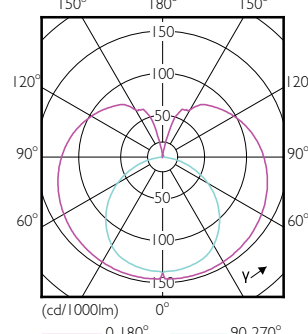

CorePro LEDtube EM/Mains T8

Order Code	Full Product Name	Color Code	Correlated Color		Luminous Flux (Rated) (Nom)
			Temperature (Nom)	Luminous Flux (Nom)	
	1200mm 14.5W840				
929001338902	CorePro LEDtube 1200mm 14.5W865	865	6500 K	1600 lm	1600 lm
929001874802	CorePro LEDtube 1200mm HO 18W 865 T8	865	6500 K	2000 lm	2000 lm
929001874902	CorePro LEDtube	840	4000 K	2000 lm	2000 lm

Order Code	Full Product Name	Color Code	Correlated Color		Luminous Flux (Rated) (Nom)
			Temperature (Nom)	Luminous Flux (Nom)	
	1200mm HO 18W 840 T8				
929001875002	CorePro LEDtube 1500mm HO 24W 865 T8	865	6500 K	2700 lm	2700 lm
929001875102	CorePro LEDtube 1500mm HO 24W 840 T8	840	4000 K	2700 lm	2700 lm

Temperature

Order Code	Full Product Name	T-Case Maximum (Nom)
929001337902	CorePro LEDtube 1500mm 20W 840	45 °C
929001338002	CorePro LEDtube 1500mm 20W 865	45 °C
929001338602	CorePro LEDtube 600mm 8W840	40 °C
929001338702	CorePro LEDtube 600mm 8W865	40 °C
929001338802	CorePro LEDtube 1200mm 14.5W840	40 °C
929001338902	CorePro LEDtube 1200mm 14.5W865	40 °C
929001874802	CorePro LEDtube 1200mm HO 18W 865 T8	50 °C
929001874902	CorePro LEDtube 1200mm HO 18W 840 T8	50 °C
929001875002	CorePro LEDtube 1500mm HO 24W 865 T8	55 °C
929001875102	CorePro LEDtube 1500mm HO 24W 840 T8	55 °C